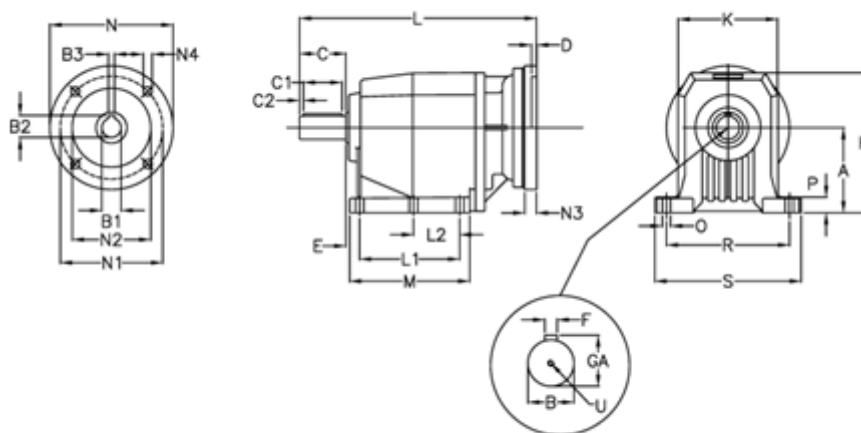

Article number: 40600799951225
 Description: Helical gearbox
 C704P-999,5-P71B5

Measures

A = 210	D = 4.5	L2 = 0.0	P = 30
B = 60	E = 25	M = 222.0	R = 300
B1 = 14	F = 18	N = 160	S = 350
B2 = 16.3	GA = 64.0	N1 = 130	U = M20x42
B3 = 5	H = 349	N2 = 110	
C = 120	K = 262	N3 = 0	
C1 = 90	L = 504.5	N4 = M8x16	
C2 = 15	L1 = 165.0	O = 22	